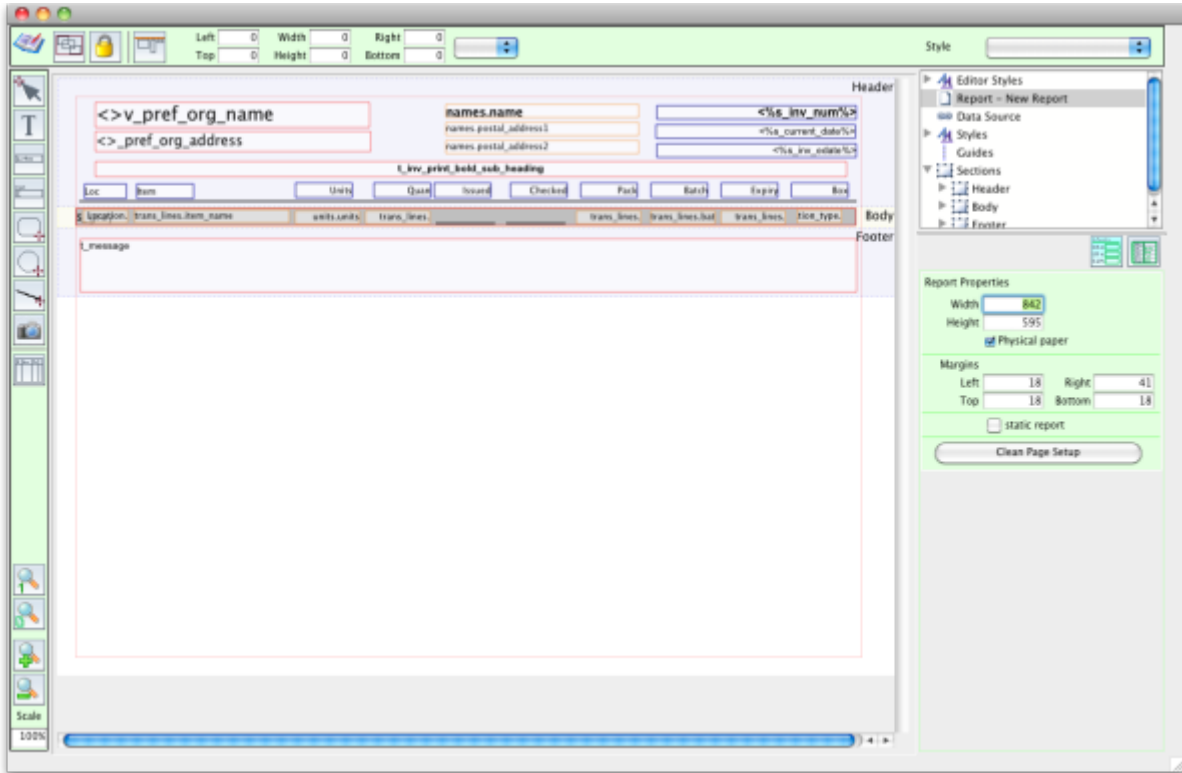

11.12. PagePro report editor

- As of version 3.03 mSupply includes the PagePro report editor.
- The graphic below shows the standard mSupply pick list being edited in PagePro.
- It gives almost unlimited customisation possibilities for forms and reports.