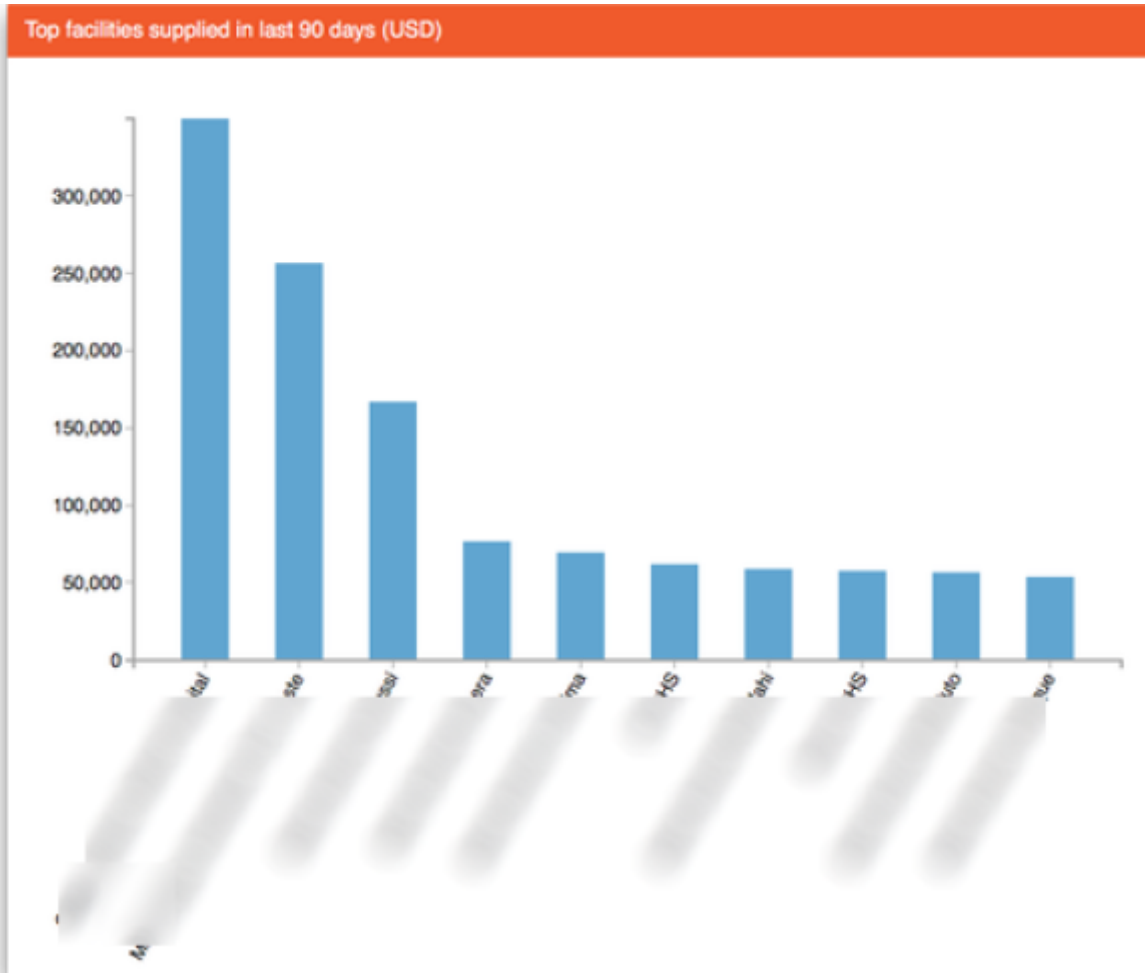

Total stock value at 00:00 (€)

8,773,335 USD

Previous: [18.05. mSupply Customer Web Interface - guide for customers](#) | | Next: [18.07. Dashboard set up](#)

From:
<https://docs.msupply.org.nz/> - **mSupply documentation wiki**

Permanent link:
<https://docs.msupply.org.nz/web_interface:dashboard_using?rev=1569316818>

Last update: **2019/09/24 09:20**