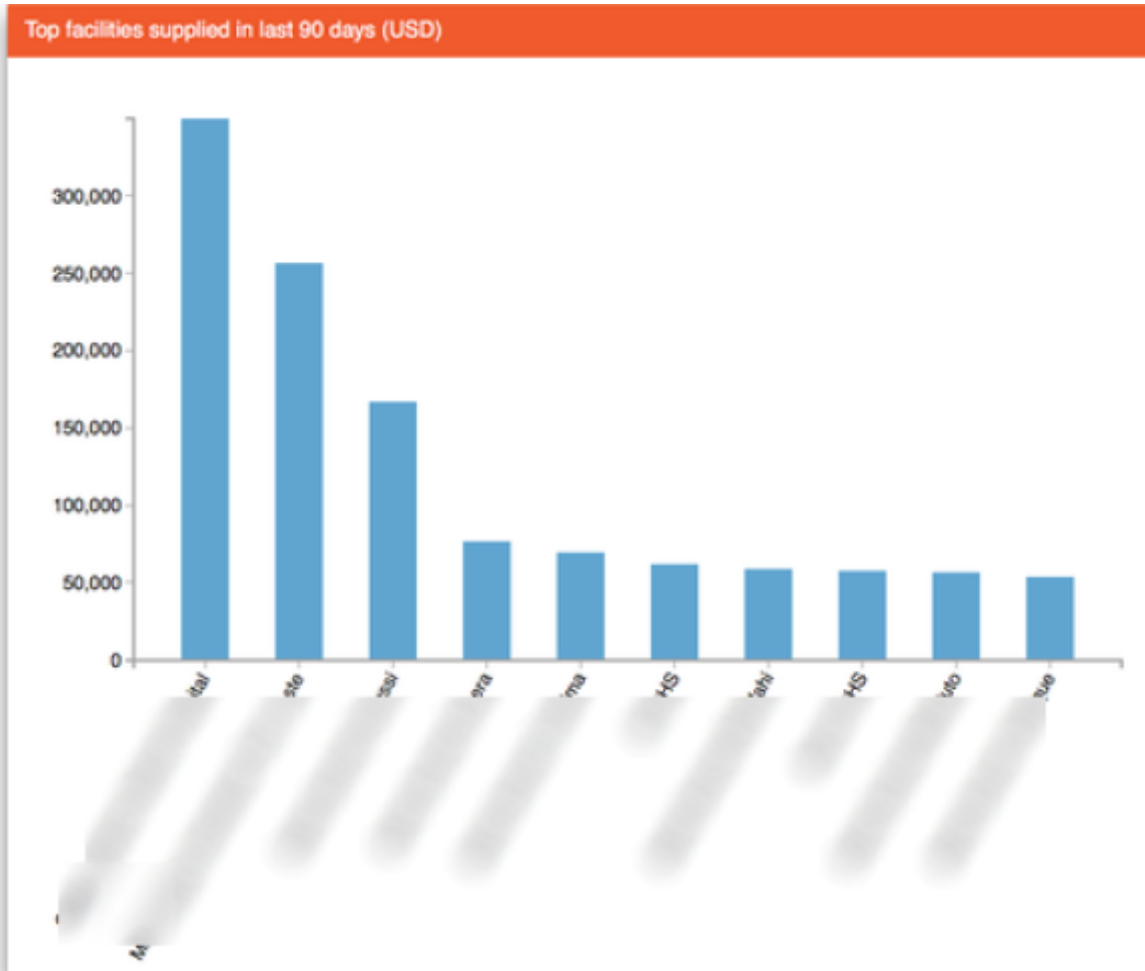

Total stock value at 00:00 (€)

8,773,335 USD

Previous: [16.04. mSupply Customer Web Interface - guide for customers](#) | | Next: [16.06. Dashboard set up (v4.0 and later)](#)

From:
<https://docs.msupply.org.nz/> - **mSupply documentation wiki**

Permanent link:
<https://docs.msupply.org.nz/web_interface:dashboard_using?rev=1570076097>

Last update: **2019/10/03 04:14**