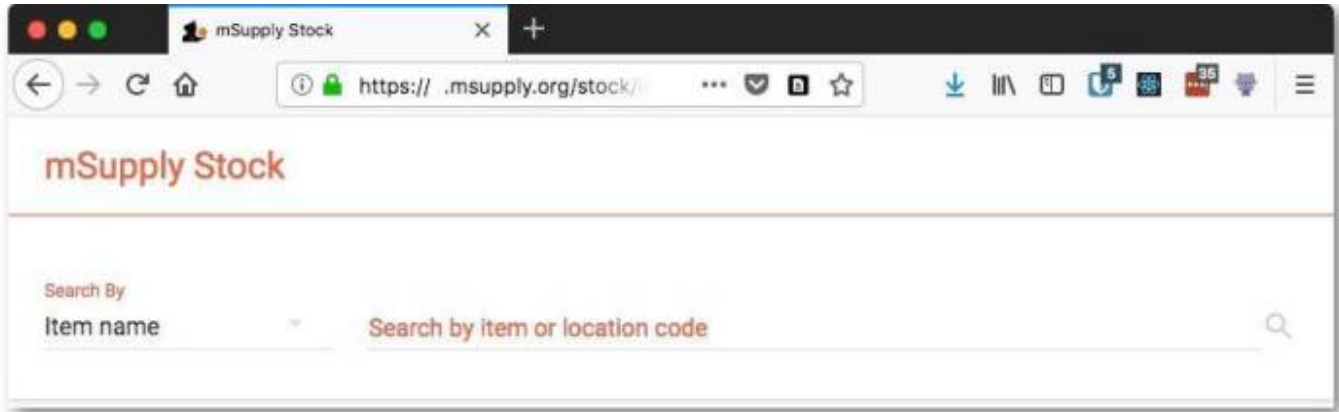

You can either search by item name or stock location code - select "Location code" instead of "Item name" in the screenshot above to search by location code. mSupply will search for stock belonging to items with names or in locations with codes that **begin with** what you type in the "Search by item or location code" field shown in the screenshot. When you have entered the text to search for, click on the magnifying glass icon to make the search. The results are displayed below the search filter, as shown in this screenshot: