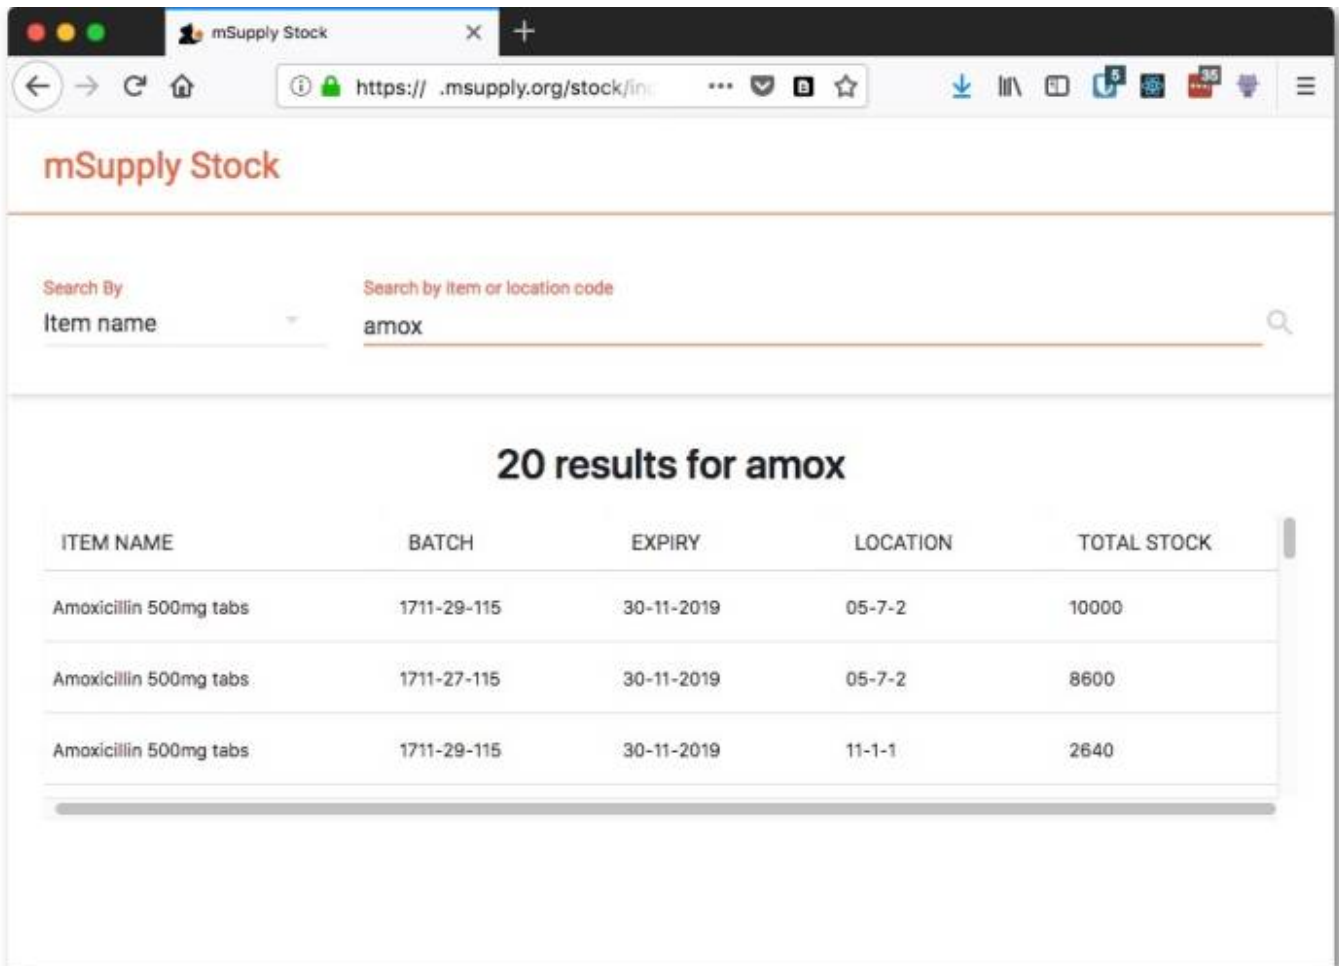

## 18.09. Stock Web App

You can use the Stock Web App to look up the stock on hand of items, including batch and expiry information, from anywhere you have access to the internet. Very handy if you are away from the computer you normally use to access mSupply, or travelling overseas and still need to check the stock information in your store.

Users will be able to see the stock information for their [default store](#) only (Note: in a sync system, it is the **primary server** information that is shown).

To access the Stock Web App, point your browser to **<https://yourserver.msupply.org:2048/stock>** where *yourserver.msupply.org* is the domain name and *2048* is the port for your mSupply web server (these details will be supplied to you by Sustainable Solutions if you are using this functionality). If you are going to use the App a lot, it would be a good idea to set its location as a bookmark or favourite in your browser.

This is the screen you will see:

Type in your normal mSupply username and your normal mSupply password and click on the **Login** button to move to the search screen:

You can either search by item name or stock location code - select "Location code" instead of "Item name" in the screenshot above to search by location code. mSupply will search for stock belonging to items with names or in locations with codes that **begin with** what you type in the "Search by item or location code" field shown in the screenshot. When you have entered the text to search for, click on the magnifying glass icon to make the search. The results are displayed below the search filter, as shown in this screenshot:

And this is an example of a search by stock location code:

Previous: [mSupply mobile API](#) Next: [Miscellaneous topics](#)

From: <https://docs.msupply.org.nz/> - **mSupply documentation wiki**

Permanent link: [https://docs.msupply.org.nz/web\\_interface:stock?rev=1566973898](https://docs.msupply.org.nz/web_interface:stock?rev=1566973898)