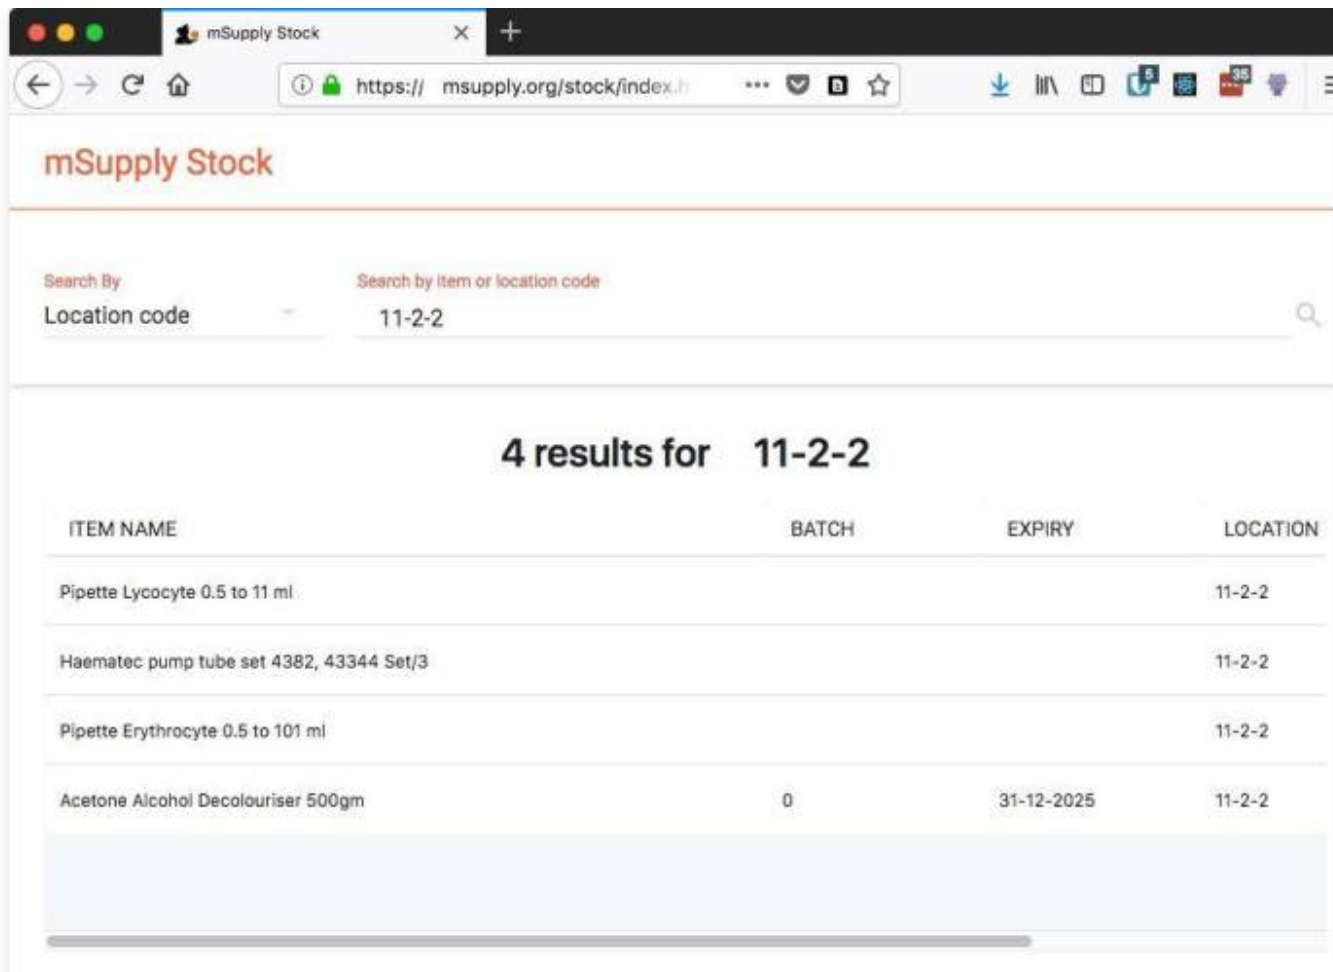

Users will be able to see the stock information for their [default store](#) only (Note: in a sync system, it is the **primary server** information that is shown).

To access the Stock Web App, point your browser to **<https://yourserver.msupply.org:2048/stock>** where *yourserver.msupply.org* is the domain name and *2048* is the port for your mSupply web server (these details will be supplied to you by Sustainable Solutions if you are using this functionality). If you are going to use the App a lot, it would be a good idea to set its location as a bookmark or favourite in your browser.

This is the screen you will see:

Type in your normal mSupply username and your normal mSupply password and click on the **Login** button to move to the search screen:

You can either search by item name or stock location code - select "Location code" instead of "Item name" in the screenshot above to search by location code. mSupply will search for stock belonging to items with names or in locations with codes that **begin with** what you type in the "Search by item or location code" field shown in the screenshot. When you have entered the text to search for, click on the magnifying glass icon to make the search. The results are displayed below the search filter, as shown in this screenshot:

And this is an example of a search by stock location code:

Previous: [mSupply mobile API](#) Next: [Miscellaneous topics](#)

From: <https://docs.msupply.org.nz/> - **mSupply documentation wiki**

Permanent link: [https://docs.msupply.org.nz/web\\_interface:stock?rev=1566973898](https://docs.msupply.org.nz/web_interface:stock?rev=1566973898)